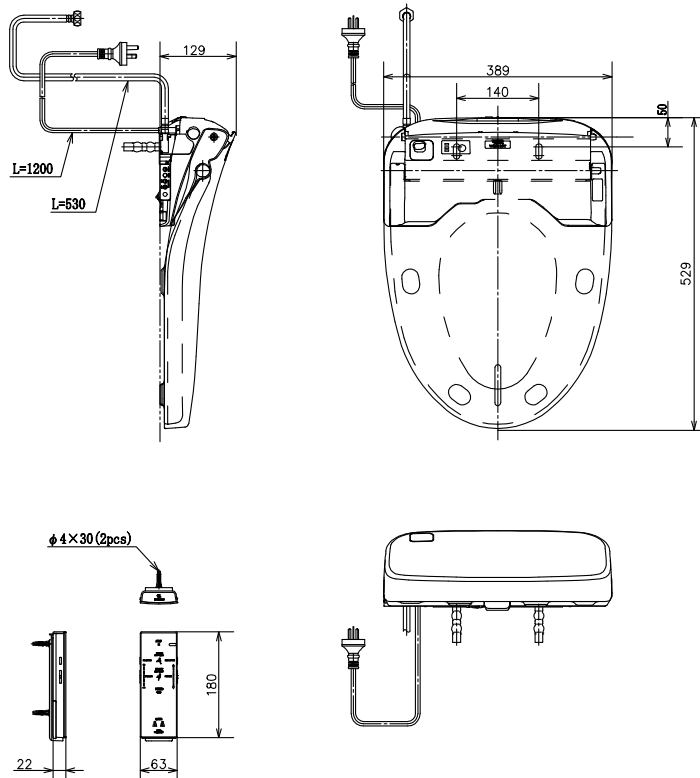

*e*water⁺ is made from tap water by electrolyzed chloride ion without any chemicals. After use, it returns to normal water in the state of safe and environmental friendly

TCF4731AT

Caution: WASHLET may not fit certain toilet bowl design. Please check the compatibility of WASHLET and your toilet bowl prior purchase.

Specifications

- Size : 389Wx529Dx129H
 Water Pressure : 0.05MPa ~ 0.75MPa
 Power rating : 220V~240V/ 50/60Hz
 Length of Power Cord : 1.2m
 Material: : Plastic

Parts description

- TCF4731AT
 WASHLET
 Elongated/Regular bowl adjustable